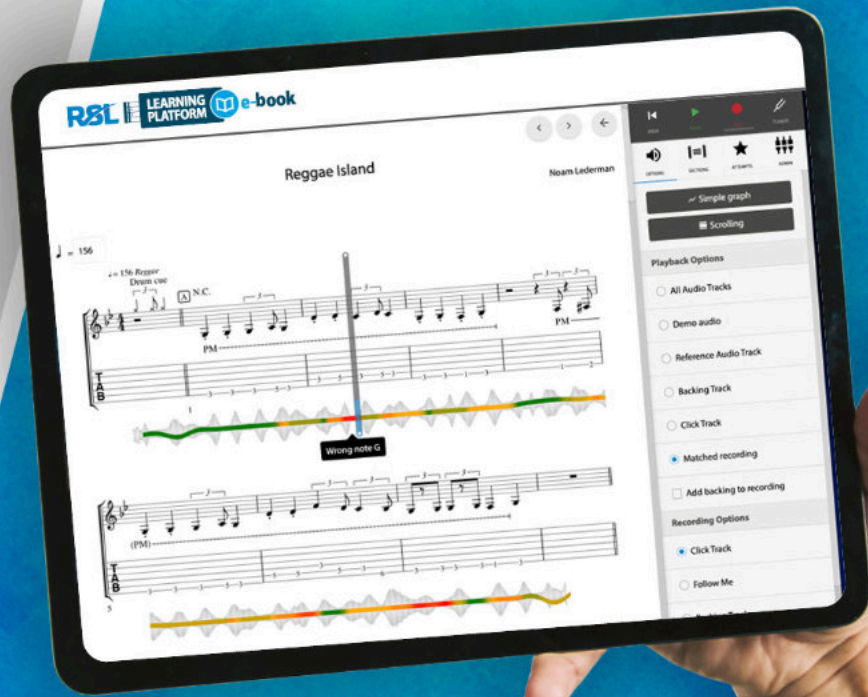

# RSL CLASSICAL

## Practical Music Graded Examination in Classical Instruments

- Piano
- Violin
- Guitar

**RSL** LEARN MORE  
[www.rslawards.com](http://www.rslawards.com)

[Learn more about RSL Classical](#)

**RSL** **LEARNING PLATFORM** **e-book**

# UPGRADE YOUR LEARNING EXPERIENCE!

\*Device not included

**RSL**  **LEARNING PLATFORM**  **e-book**

A new exciting way to learn music, based on our Learning Platform.

Powered by MatchMySound technology.

Listen, loop sections, play along, record your performance and get feedback.